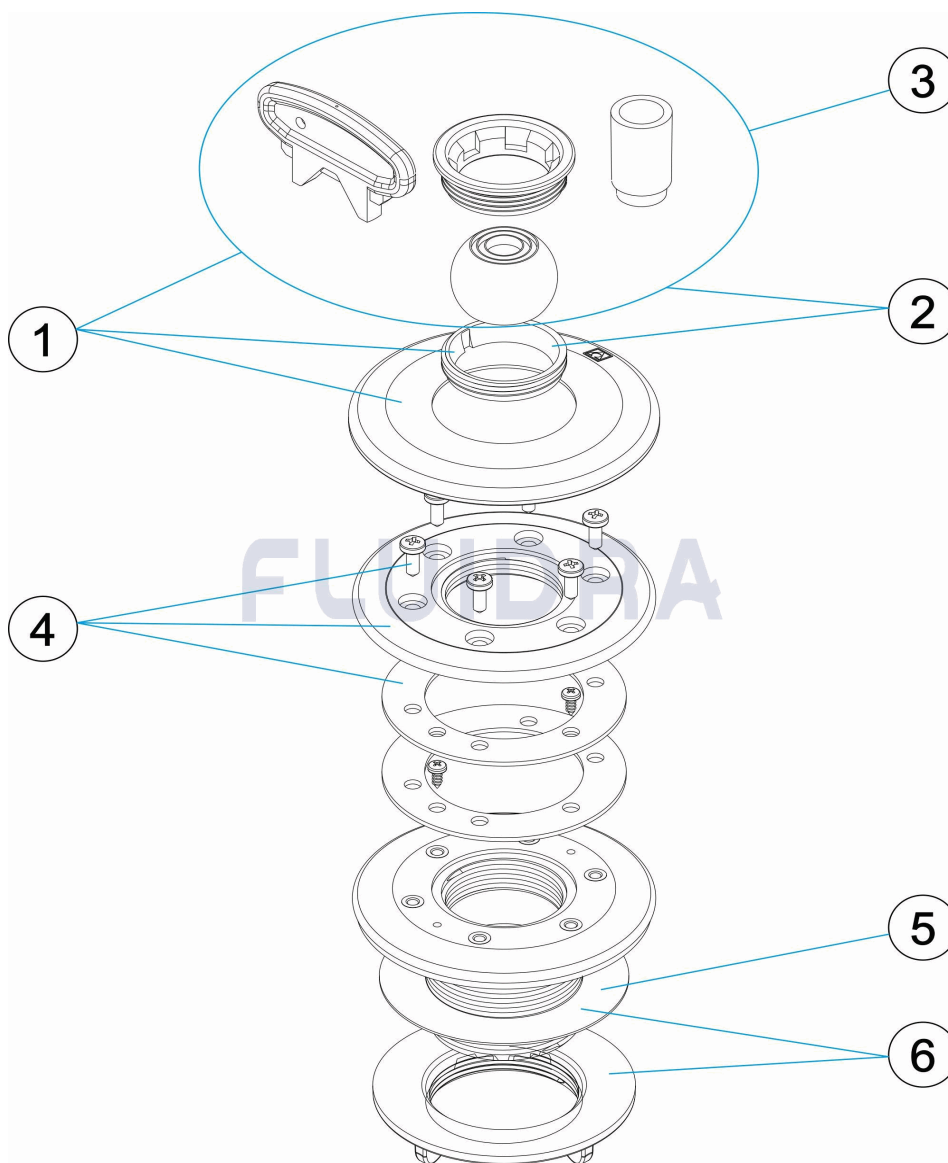

CODE **00330, 00330CL090, 00330CL129, 00330CL144**

DESCRIPTION: **MULTIFLOW RETURN INLET PREF. POOL LINER**

ENGLISH

POS	CODE	DESCRIPTION	QUANTITY	POS	CODE	DESCRIPTION	QUANTITY
1	* 4402040301	MULTIFLOW EYEBALL ASSEMBLY		3	* 4402043701	BALL + NUT	
1	* 4402040051	MULTIFLOW EYEBALL ASSEMBLY		3	* 4402040057	BALL + NUT	
1	* 4402040052	MULTIFLOW EYEBALL ASSEMBLY		3	* 4402040058	BALL + NUT	
1	* 4402040053	MULTIFLOW EYEBALL ASSEMBLY		3	* 4402040059	BALL + NUT	
2	* 4411030311	MULTIFLOW BALL, UNIVER. SKIMMER		4	4402041702	RING AND GASKET FOR LINER POOLS	
2	* 4402040054	MULTIFLOW BALL, UNIVER. SKIMMER		5	4402046005	INLET GASKET 60X95X1	
2	* 4402040055	MULTIFLOW BALL, UNIVER. SKIMMER		6	4402041701	FIXING NUT AND GASKET	
2	* 4402040056	MULTIFLOW BALL, UNIVER. SKIMMER		7	00329R0100	INLET BASE	

CODE **00330, 00330CL090, 00330CL129, 00330CL144**

DESCRIPTION: **MULTIFLOW RETURN INLET PREF. POOL LINER**

OBSERVATIONS

POS	CODE	OBSERVATIONS
1	* 4402040301	FOR: 00330 WHITE
1	* 4402040051	FOR: 00330CL090 BEIGE
1	* 4402040052	FOR: 00330CL129 GREY
1	* 4402040053	FOR: 00330CL144 ANTHRACITE
2	* 4411030311	FOR: 00330 WHITE
2	* 4402040054	FOR: 00330CL090 BEIGE
2	* 4402040055	FOR: 00330CL129 GREY
2	* 4402040056	FOR: 00330CL144 ANTHRACITE
3	* 4402043701	FOR: 00330 WHITE
3	* 4402040057	FOR: 00330CL090 BEIGE
3	* 4402040058	FOR: 00330CL129 GREY
3	* 4402040059	FOR: 00330CL144 ANTHRACITE